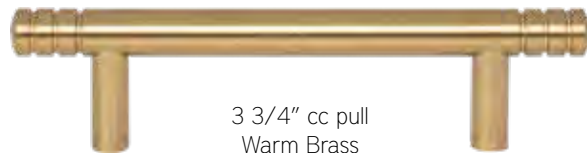

# Griffith

Ring in a contemporary aesthetic with our new Griffith collection. The subtle yet chic detailing will revamp your kitchen in no time.

WARM BRASS PULLS

1 1/4" knob  
Slate

3 3/4" cc pull  
Warm Brass