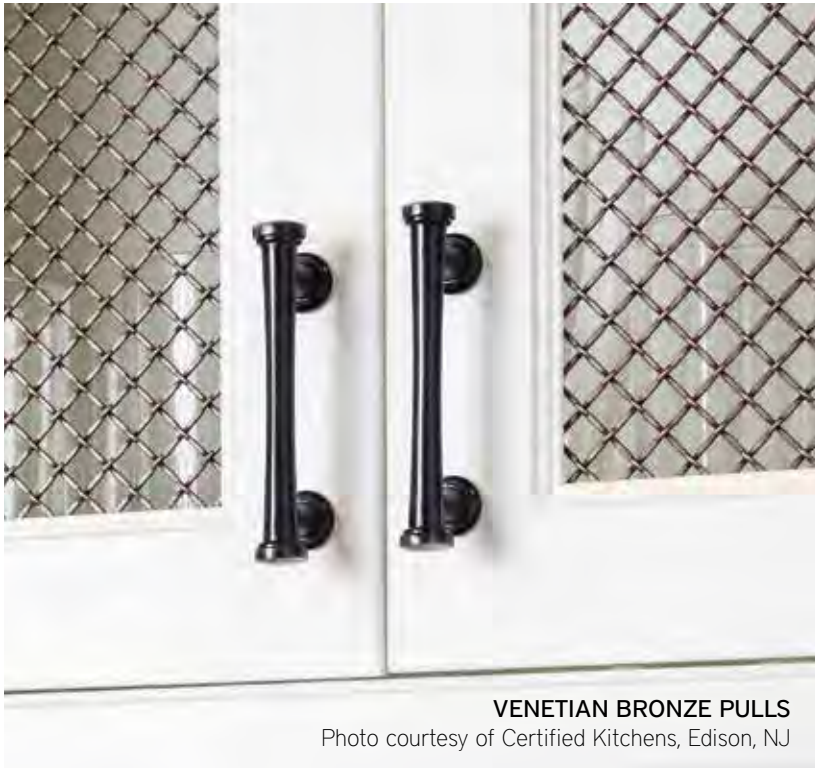

# Browning

*fun, flirty, fluted*

This fun and fluted bar pull puts a twist on a classic design for a look that is flirty yet sophisticated.

## CHAMPAGNE KNOBS & PULLS

Photos courtesy of NuKitchens, South Norwalk, CT and Designer Showhouse on the Green, Fairfield, CT

**POLISHED CHROME PULLS**

Photo courtesy of Snyder Diamond, Santa Monica, CA

**VENETIAN BRONZE PULLS**

Photo courtesy of Certified Kitchens, Edison, NJ