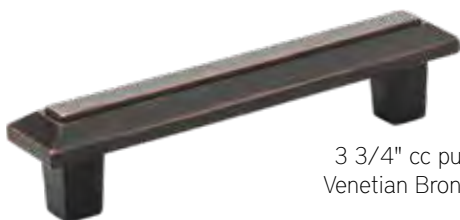

1 1/2" square knob  
Venetian Bronze

3" cc pull  
Pewter

3 3/4" cc pull  
Venetian Bronze

6 5/16" cc pull  
Polished Nickel

7 1/2" cc pull  
Brushed Nickel

VENETIAN BRONZE KNOBS