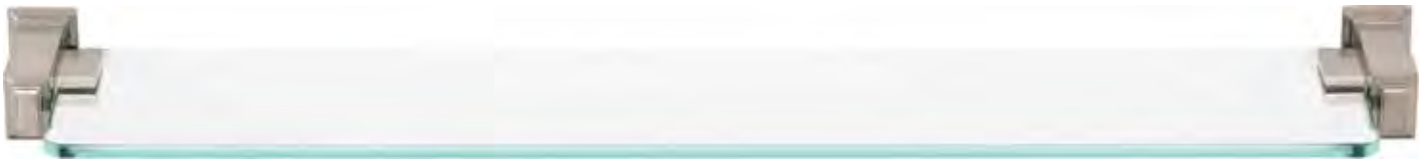

*Finishes*

**BRN**  
BRUSHED  
NICKEL

**CH**  
POLISHED  
CHROME

**PN**  
POLISHED  
NICKEL

**VB**  
VENETIAN  
BRONZE

24" Glass Shelf  
Brushed Nickel

24" Towel Bar  
Venetian Bronze

18" Towel Bar  
Polished Chrome