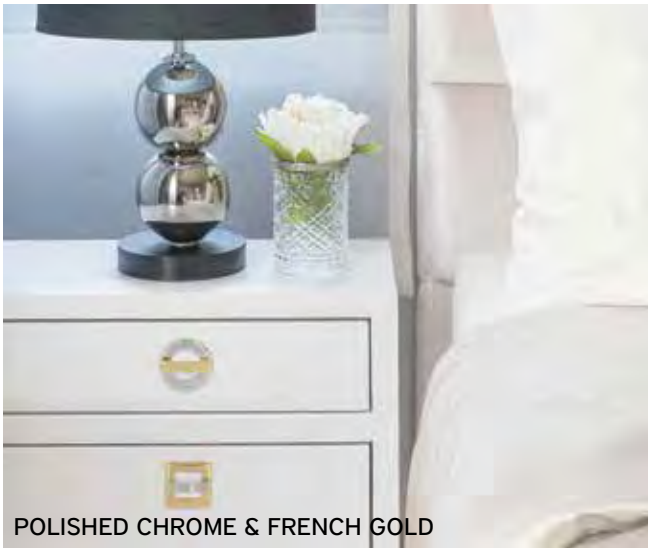

## Finishes

**BN**  
BRUSHED  
NICKEL

**CH**  
POLISHED  
CHROME

**FG**  
FRENCH  
GOLD

**PN**  
POLISHED  
NICKEL

1 7/16" curved pull  
Polished Chrome

1 13/16" curved pull  
Brushed Nickel

2 1/2" curved pull  
Polished Nickel