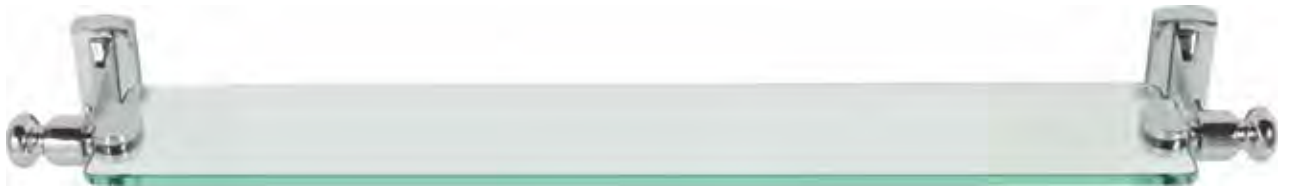

*Finishes*

**BRN**  
BRUSHED  
NICKEL

**CH**  
POLISHED  
CHROME

**PN**  
POLISHED  
NICKEL

24" Glass Shelf  
Polished Chrome

24" Towel Bar  
Polished Nickel

18" Towel Bar  
Brushed Nickel

Double Hook  
Brushed Nickel