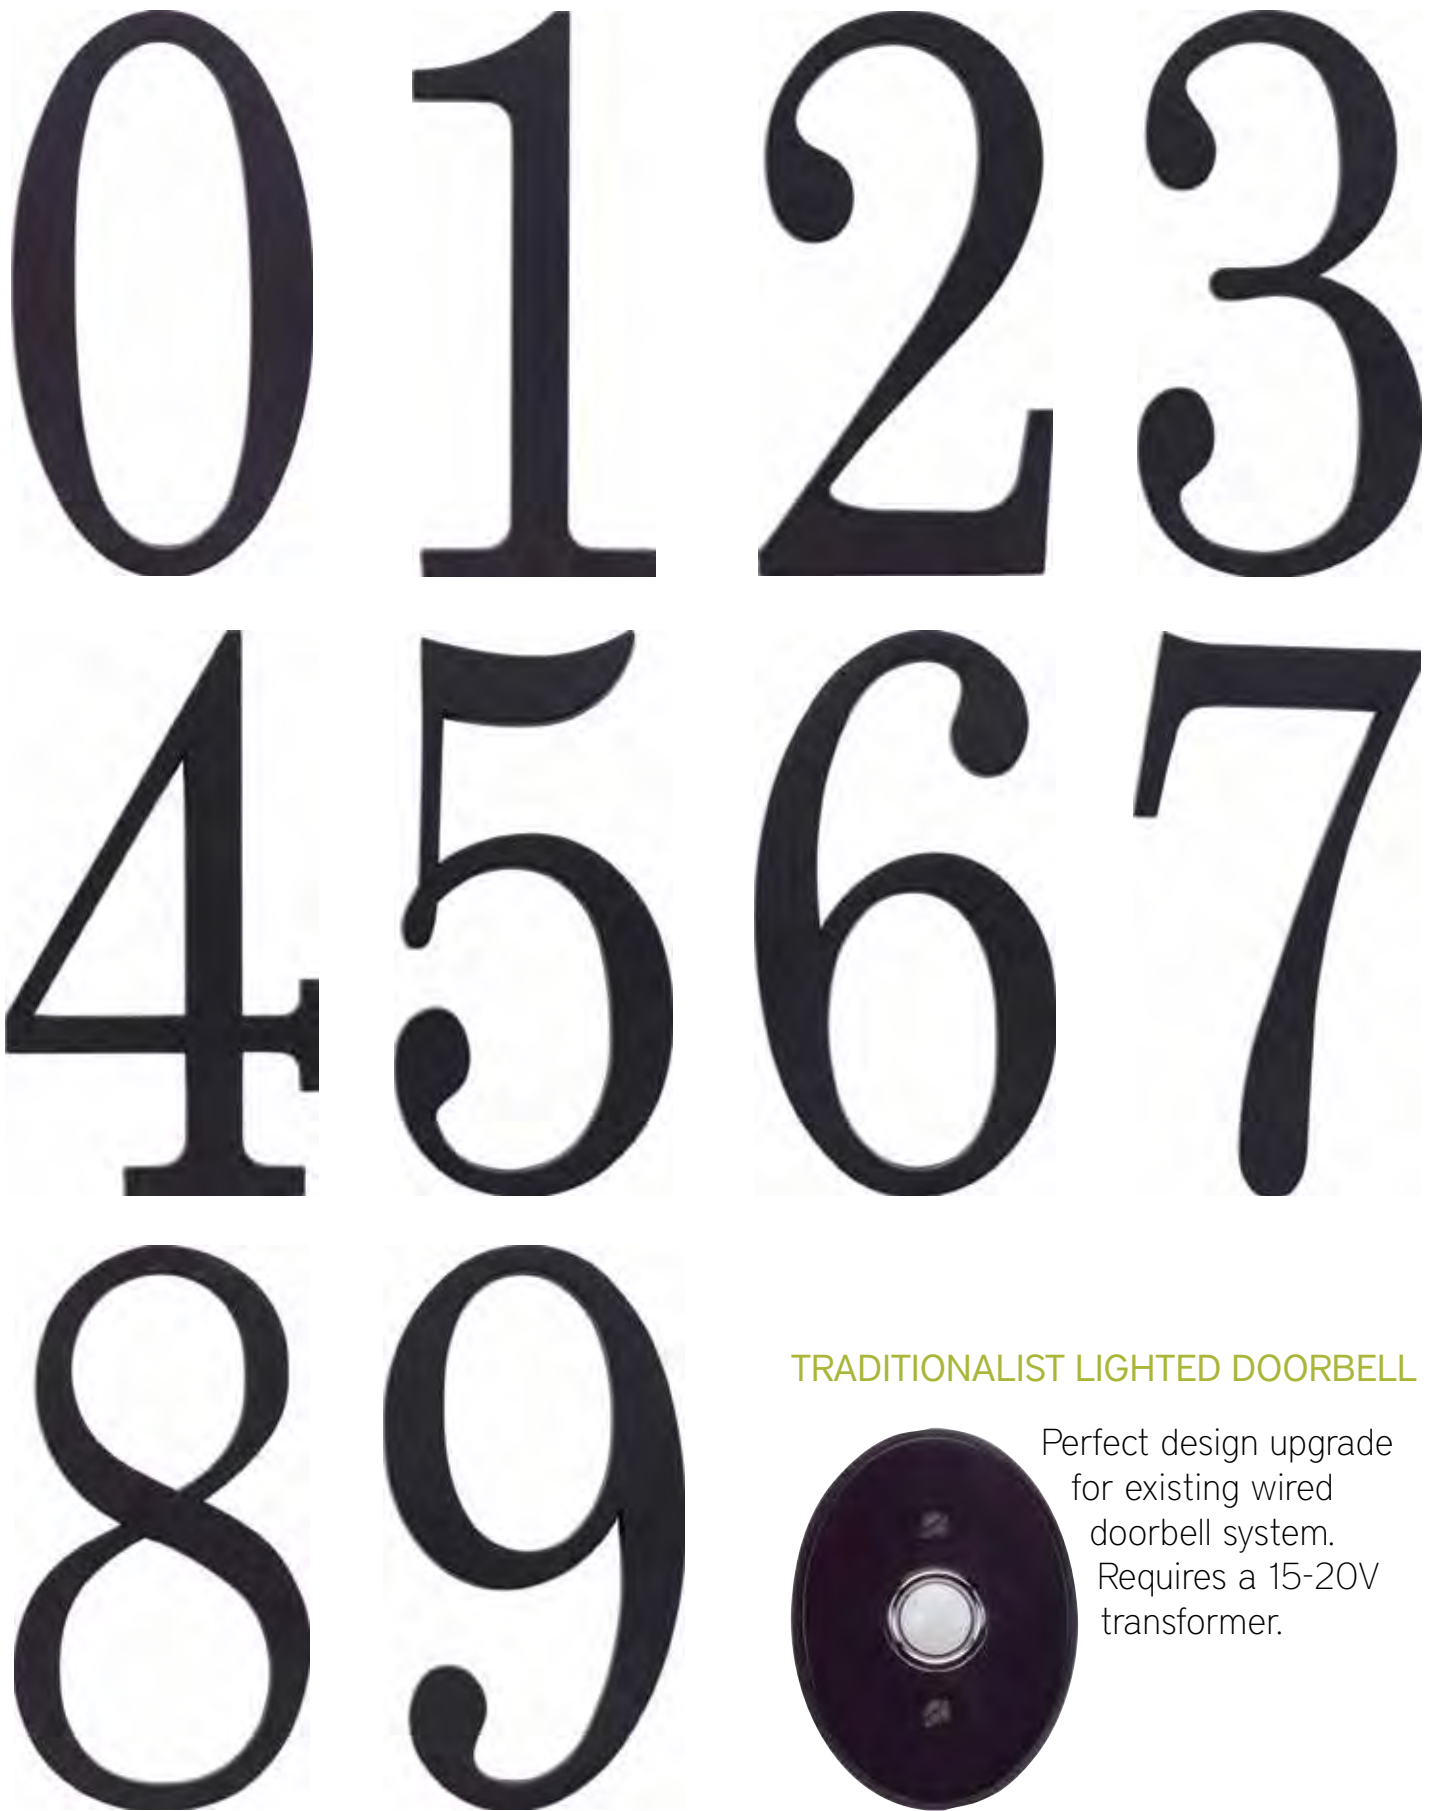

## Sizes

	BL - 6"
Doorbell	DB646-BL
#0	TRN0-BL
#1	TRN1-BL
#2	TRN2-BL
#3	TRN3-BL
#4	TRN4-BL
#5	TRN5-BL
#6	TRN6-BL
#7	TRN7-BL
#8	TRN8-BL
#9	TRN9-BL

TRADITIONALIST LIGHTED DOORBELL

Perfect design upgrade for existing wired doorbell system. Requires a 15-20V transformer.