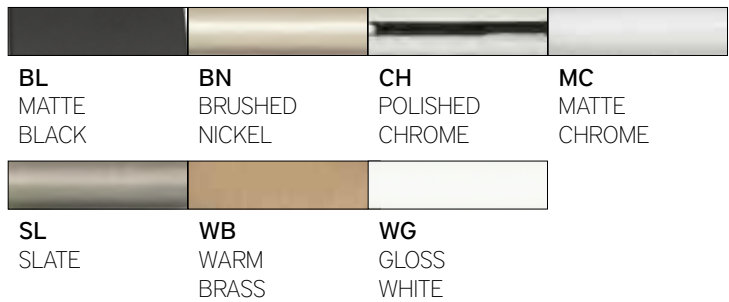

**Katrina Stumbos**, designer  
Katrina Stumbos Interior Design,  
Sacramento, CA

POLISHED CHROME PULLS

1 1/8" knob  
Brushed Nickel

Knob has a  
finger indent for  
easy gripping!

*Finishes*

*Sizes*

	<b>BL</b>	<b>BN</b>	<b>CH</b>	<b>MC</b>	<b>SL</b>	<b>WB</b>	<b>WG</b>
1 1/8" knob	A877-BL	A877-BN	A877-CH	A877-MC	A877-SL	A877-WB	A877-WG
3" cc pull	A878-BL	A878-BN	A878-CH	A878-MC	A878-SL	A878-WB	A878-WG
3 3/4" cc pull	438-BL	438-BN	438-CH	438-MC	438-SL	438-WB	-
5 1/16" cc pull	A879-BL	A879-BN	A879-CH	A879-MC	A879-SL	A879-WB	A879-WG
7 9/16" cc pull	A829-BL	A829-BN	A829-CH	A829-MC	A829-SL	A829-WB	A829-WG