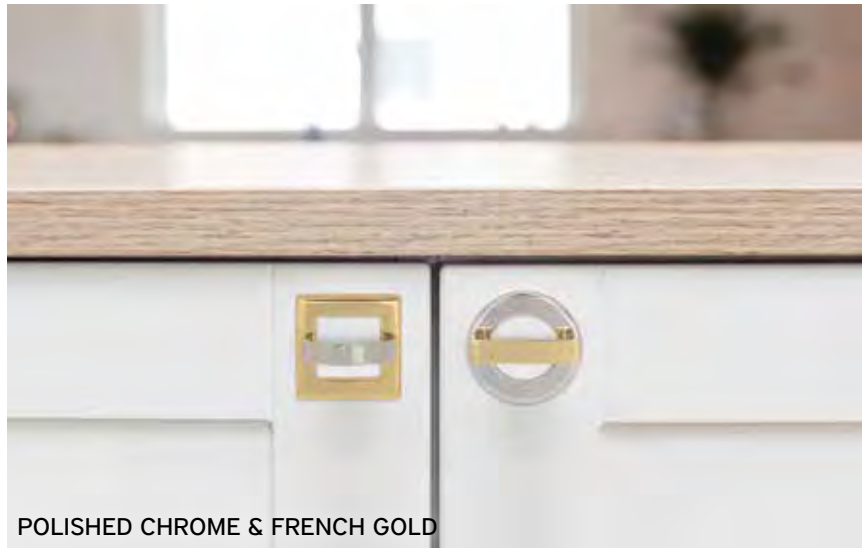

Mix-n-match backplates & pulls for endless combinations!

1 7/16" round backplate  
Brushed Nickel

1 13/16" round backplate  
Polished Chrome

2 1/2" round backplate  
French Gold

3" round backplate  
Polished Nickel