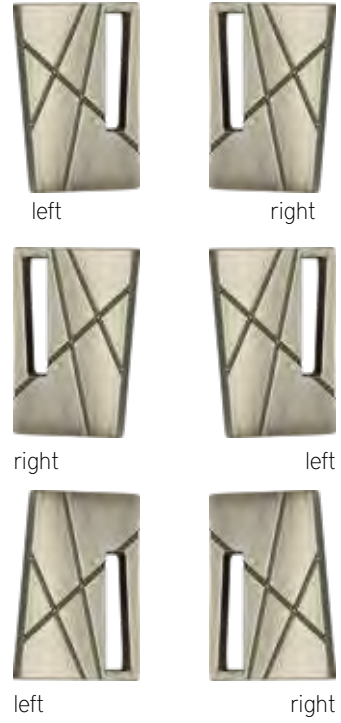

## **POLISHED CHROME PULLS**

Photo courtesy of GH Wood Design  
and Pasadena Showcase House 2015

*For the Pasadena Showcase House 2015, GHT Wood Design used the Modernist pulls to unite the carriage house kitchen and dining room designs.*

Why color inside the lines? Try rotating to find an unexpected angle!

**POLISHED CHROME PULLS**  
 Photo courtesy of GH Wood Design  
 and Pasadena Showcase House 2015

1 1/2" left  
 square knob  
 Matte Black