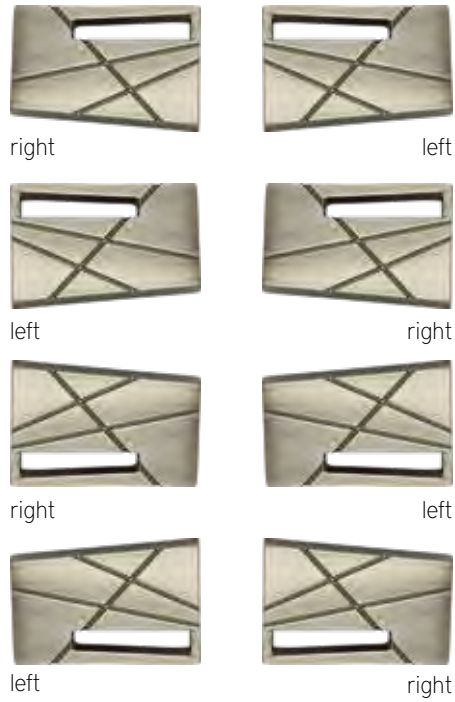

## **POLISHED CHROME PULLS**

Photo courtesy of GH Wood Design  
and Pasadena Showcase House 2015

*For the Pasadena Showcase House 2015, GHT Wood Design used the Modernist pulls to unite the carriage house kitchen and dining room designs.*

Why color inside the lines? Try rotating to find an unexpected angle!

**POLISHED CHROME PULLS**  
 Photo courtesy of GH Wood Design  
 and Pasadena Showcase House 2015

1 1/2" left  
 square knob  
 Matte Black