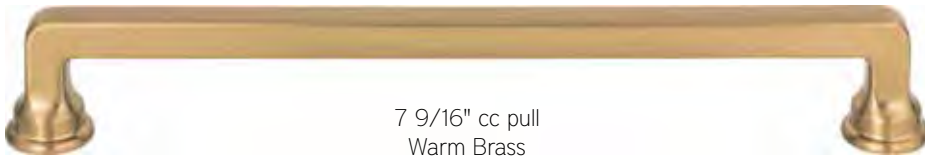

**SLATE PULL**

Photo courtesy of Lang's  
Kitchen & Bath, Newtown, PA

*Sizes*

	BL	BRN	CH	PN	SL	WB
1 1/4" knob	A100-BL	A100-BRN	A100-CH	A100-PN	A100-SL	A100-WB
3" cc pull	A101-BL	A101-BRN	A101-CH	A101-PN	A101-SL	A101-WB
3 3/4" cc pull	A102-BL	A102-BRN	A102-CH	A102-PN	A102-SL	A102-WB
5 1/16" cc pull	A103-BL	A103-BRN	A103-CH	A103-PN	A103-SL	A103-WB
6 5/16" cc pull	A104-BL	A104-BRN	A104-CH	A104-PN	A104-SL	A104-WB
7 9/16" cc pull	A105-BL	A105-BRN	A105-CH	A105-PN	A105-SL	A105-WB
8 13/16" cc pull	A106-BL	A106-BRN	A106-CH	A106-PN	A106-SL	A106-WB
12" cc pull	A107-BL	A107-BRN	A107-CH	A107-PN	A107-SL	A107-WB
18" cc appliance pull <i>New!</i>	A109-BL	A109-BRN	A109-CH	A109-PN	A109-SL	A109-WB