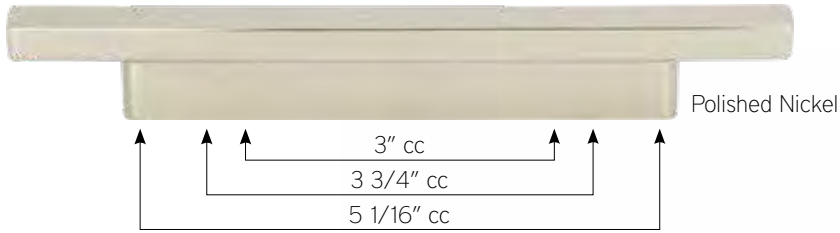

POLISHED CHROME KNOBS

WARM BRASS PULLS  
Photo courtesy of Lang's Kitchen & Bath,  
Newtown, PA

MATTE BLACK PULLS

BRUSHED NICKEL KNOBS

6 5/16" cc, 7 9/16" cc pull  
Warm Brass

3" cc, 3 3/4" cc, 5 1/16" cc pull  
Polished Chrome