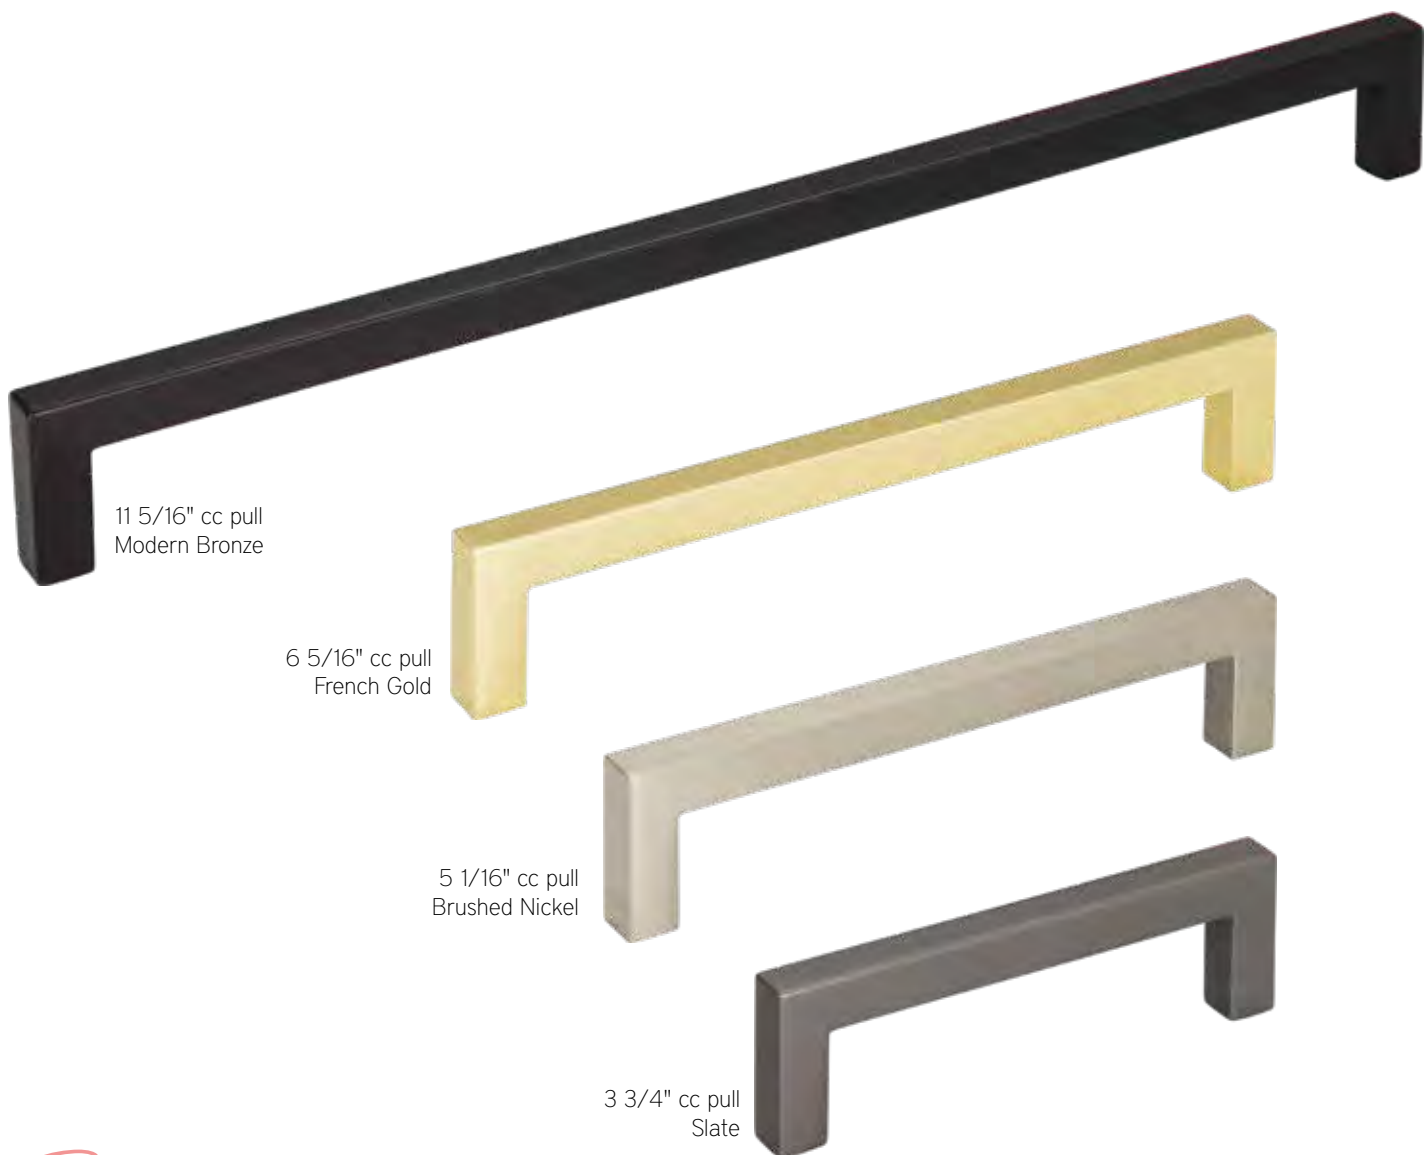

**FRENCH GOLD PULLS**  
Photo courtesy of European Artstone,  
North Hollywood, CA

*Which is your favorite?*

*Sizes*

	BL	BN	CH	FG	MB	PN	SL	UB	WG
3 3/4" cc pull	A873-BL	A873-BN	A873-CH	A873-FG	A873-MB	A873-PN	A873-SL	A873-UB	A873-WG*
5 1/16" cc pull	A874-BL	A874-BN	A874-CH	A874-FG	A874-MB	A874-PN	A874-SL	A874-UB	A874-WG*
6 5/16" cc pull	A875-BL	A875-BN	A875-CH	A875-FG	A875-MB	A875-PN	A875-SL	A875-UB	A875-WG*
11 5/16" cc pull	A876-BL	A876-BN	A876-CH	A876-FG	A876-MB	A876-PN	A876-SL	A876-UB	A876-WG*
12" cc appliance pull	A688-BL	A688-BN	A688-CH	A688-FG	A688-MB	A688-PN	A688-SL	-	-
18" cc appliance pull	A689-BL	A689-BN	A689-CH	A689-FG	A689-MB	A689-PN	A689-SL	-	-