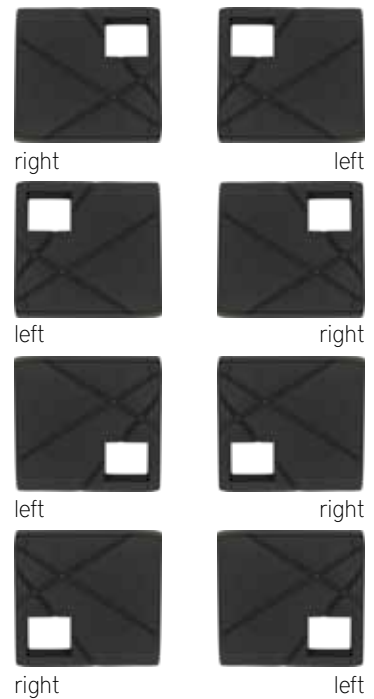

Why color inside the lines? Try rotating to find an unexpected angle!