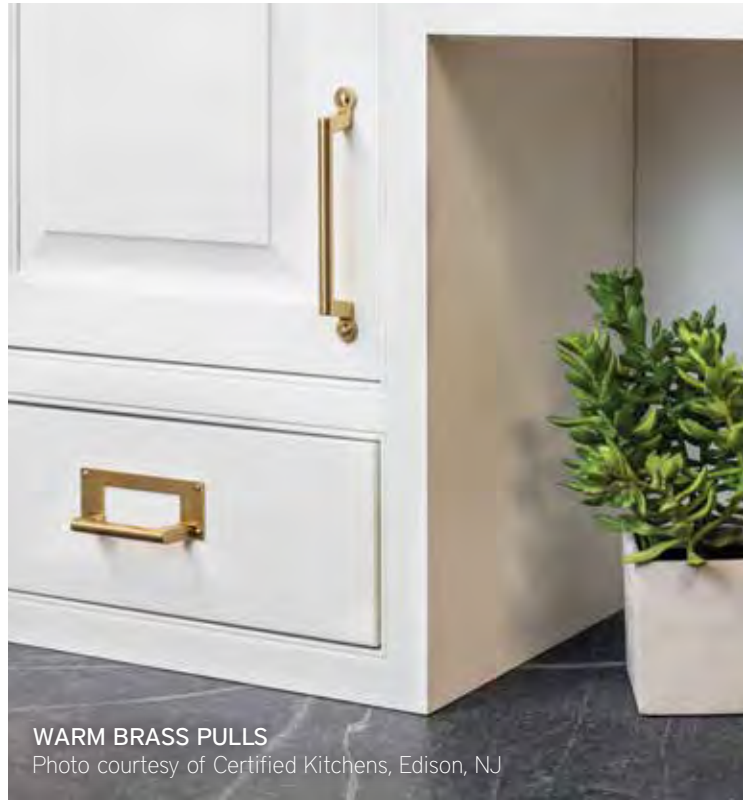

WARM BRASS PULLS
Photo courtesy of Certified Kitchens, Edison, NJ