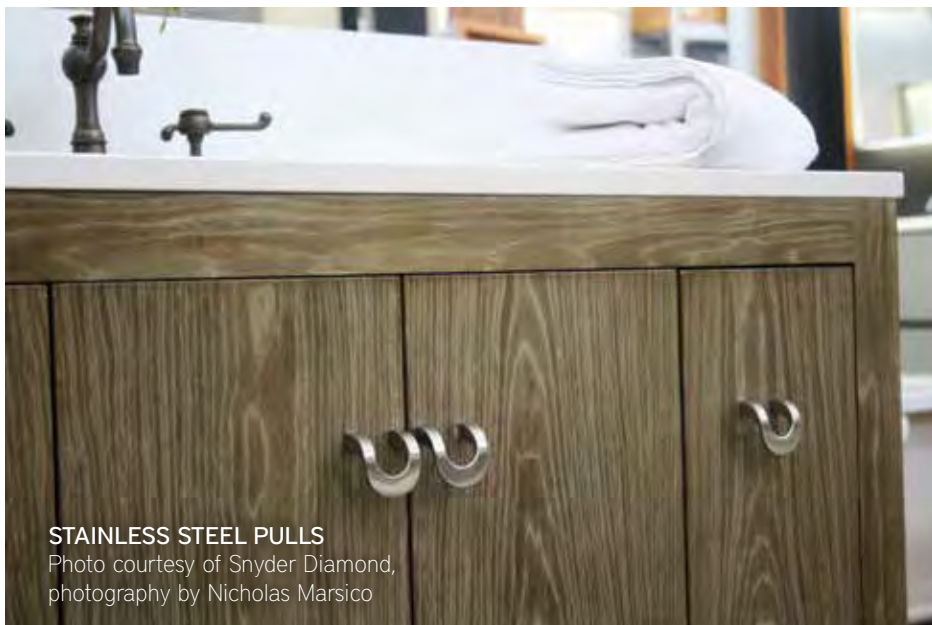

Stainless Steel

STAINLESS STEEL PULLS
Photo courtesy of Snyder Diamond,
photography by Nicholas Marsico